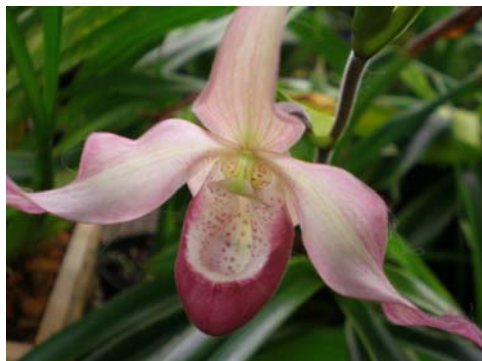

Phrag Sedenii  
by Gwen Howard

Dendrobium moniliforme by Gwen Howard

Lc Varut Startrack x  
Blc Waikiki Gold  
by Audrey Doxtator

Paph gaucophyllum x  
roebelenii by Gwen Howard

Brassia Memoria  
Fritz Boedeker  
'Witch Doctor'  
by Gwen Howard

Blc Little Mermaid  
'Janet' by Louise Sorenson

C intermedia var alba  
( the greenhouse division)  
by Louise Sorenson

Oncidium sphacelatum  
by Gwen Howard

Phrag Sedenii 'Blush'  
by Ken Pearce

Paph insigne  
var sanderae  
by Dorothy Young