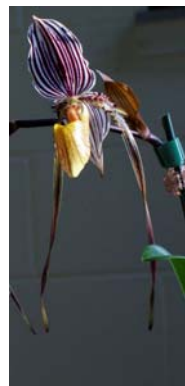

→
Paph. Prince Edward of York by Doug Lummis

Photos by Irina Neverova