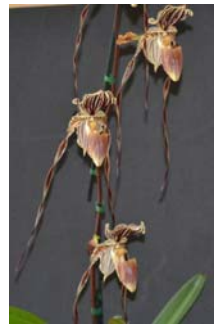

May 2014 show table

Sarcochilus Cherie Fitzhart
x fitzgeraldii by Joyce Medcalf

Burrageara Nelly Isler grown by Linda Stroud

Phalaenopsis hybrid
grown by Linda Stroud

Beallara Marfitch Howard's Dream
grown by Gian Frontini

Phalaenopsis hybrid
grown by Gian Frontini

Cymbidium San Francisco 'Green Elf'
grown by Gian Frontini

Pleurothallis niveoglobula
grown by Joyce Medcalf

Pleurothallis phyllocardioides
grown by Joyce Medcalf

Pleurothallis octavioi
grown by Joyce Medcalf

Phalaenopsis hybrid
grown by Ken Pearce

Stelis emarginata
'Free Spirit' grown
by Joyce Medcalf

Paph Kemp Tower
grown by
Gwen Howard

Phalaenopsis hybrid
grown by Gwen Howard