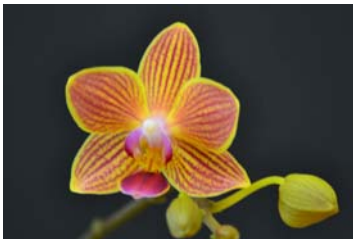

May 2014 show table

Sarcochilus Cherie Fitzhart
x fitzgeraldii by Joyce Medcalf

Burrageara Nelly Isler grown by Linda Stroud

Phalaenopsis hybrid
grown by Linda Stroud

Beallara Marfitch Howard's Dream
grown by Gian Frontini

Phalaenopsis hybrid
grown by Gian Frontini

Cymbidium San Francisco 'Green Elf'
grown by Gian Frontini

Pleurothallis niveoglobula
grown by Joyce Medcalf

Pleurothallis phyllocardioides
grown by Joyce Medcalf

Pleurothallis octavioi
grown by Joyce Medcalf

Phalaenopsis hybrid
grown by Ken Pearce

Stelis emarginata
'Free Spirit' grown
by Joyce Medcalf

Paph Kemp Tower
grown by
Gwen Howard

Phalaenopsis hybrid
grown by Gwen Howard