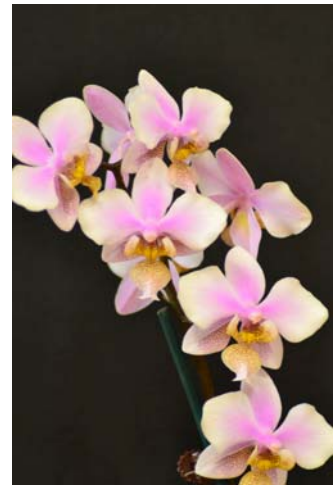

May 2014 show table

Sarcochilus Cherie Fitzhart
x fitzgeraldii by Joyce Medcalf

Burrageara Nelly Isler grown by Linda Stroud

Phalaenopsis hybrid
grown by Linda Stroud

Beallara Marfitch Howard's Dream
grown by Gian Frontini

Phalaenopsis hybrid
grown by Gian Frontini

Cymbidium San Francisco 'Green Elf'
grown by Gian Frontini

Pleurothallis niveoglobula
grown by Joyce Medcalf

Pleurothallis phyllocardioides
grown by Joyce Medcalf

Pleurothallis octavioi
grown by Joyce Medcalf

Phalaenopsis hybrid
grown by Ken Pearce

Stelis emarginata
'Free Spirit' grown
by Joyce Medcalf

Paph Kemp Tower
grown by
Gwen Howard

Phalaenopsis hybrid
grown by Gwen Howard