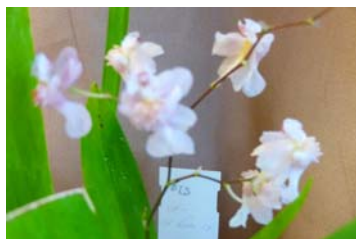

Oncidium Twinkle by
Dorothy Young