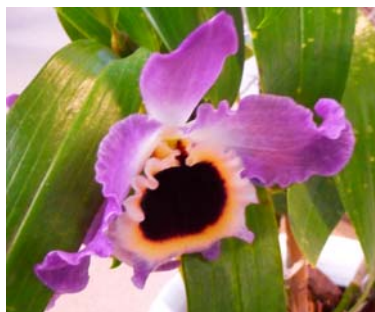

November 2014 show table

Oncidium Nelly Isler
by Linda Stroud

Zygo Advance Australia
'HOF' by Chris Pardy

Den Green Elf 'H&R' x
Andree Millar

Oncidium noid
by Dorothy Young

Dendrobium Hot Pulai 'Kibi'
by LaVerne Russell

Rlc Duh's Fantasy 'Mellow'
by Nalini Stiemerling

Vanda Raspri Veltius x
Gold by Rob Hopkins

Encyclia chocleata
by Dorothy Young

Oncidium sphacelatum
by Linda Stroud

Oncidium
cheirophorum hybrid
by Linda Stroud