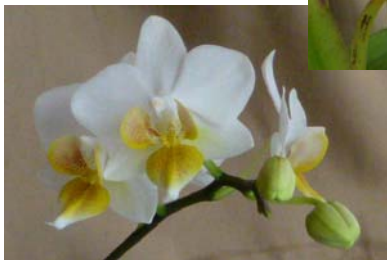

February 2015 show table

Cymbidium hybrid
grown by Dorothy Young

Laelia rubescens
grown by Gian Frontini

Phalaenopsis
hybrids
(miniature
size)
grown by
Linda Stroud

Maxillaria tenuifolia
(below)
grown by
Dorothy Young

Mounted
beauties
by
Ron Oastler

Zygo-
petalum
grown by
Cris Purdy
(on the right)

Phalaenopsis
hybrid
(on the right)
mounted and
grown
by Anan Bell

Full view above,
close up on the right

Oncidium
Alliance orchid,
hybrid

Phalaenopsis
hybrid (below)
grown by
Linda Stroud

Vuyi Erzan Fantasy
(above left) and
Stenosarcos 'Fireball'
(above right)
both grown by
Gian Frontini

Rlc Morning call x
Chianhao beauty
(above)