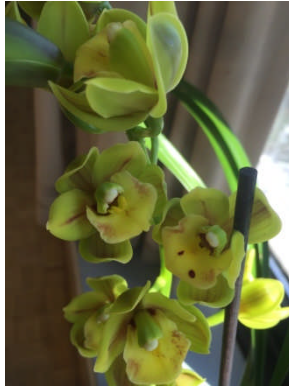

March 2015 Show Table

Dendrobium Lixia
Nancy Nuttall

Cymbidium
Dorothy Young

Liparis viridaflora
Ron Oastler

Phalaenopsis
Linda Stroud

Phalaenopsis
Chris Pardy

Mystery Guest

Phalaenopsis Taipei Gold
LaVerne Russel

Phalaenopsis
Ron Oastler

Phalaenopsis
LaVerne Russel

March 2015 Show Table

**Phalaenopsis
Linda Stroud**

**Phalaenopsis
Gwen Howard**

**Promenaea Meadow Gold
Anna Bell**

**Wilsonara
Golden Afternoon
Linda Stroud**