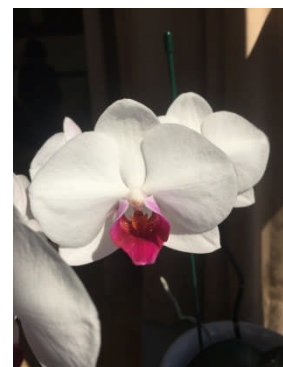

March 2015 Show Table

Dendrobium Lixia
Nancy Nuttall

Cymbidium
Dorothy Young

Liparis viridaflora
Ron Oastler

Phalaenopsis
Linda Stroud

Phalaenopsis
Chris Pardy

Mystery Guest

Phalaenopsis Taipei Gold
LaVerne Russel

Phalaenopsis
Ron Oastler

Phalaenopsis
LaVerne Russel

March 2015 Show Table

**Phalaenopsis
Linda Stroud**

**Phalaenopsis
Gwen Howard**

**Promenaea Meadow Gold
Anna Bell**

**Wilsonara
Golden Afternoon
Linda Stroud**