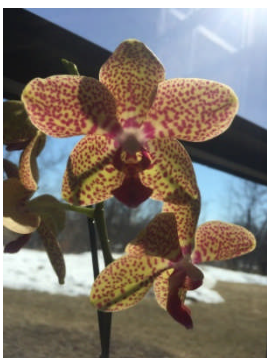

March 2015 Show Table

Dendrobium Lixia
Nancy Nuttall

Cymbidium
Dorothy Young

Liparis viridaflora
Ron Oastler

Phalaenopsis
Linda Stroud

Phalaenopsis
Chris Pardy

Mystery Guest

Phalaenopsis Taipei Gold
LaVerne Russel

Phalaenopsis
Ron Oastler

Phalaenopsis
LaVerne Russel

March 2015 Show Table

**Phalaenopsis
Linda Stroud**

**Phalaenopsis
Gwen Howard**

**Promenaea Meadow Gold
Anna Bell**

**Wilsonara
Golden Afternoon
Linda Stroud**