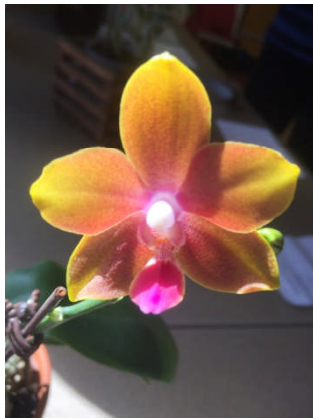

March 2015 Show Table

Dendrobium Lixia
Nancy Nuttall

Cymbidium
Dorothy Young

Liparis viridaflora
Ron Oastler

Phalaenopsis
Linda Stroud

Phalaenopsis
Chris Pardy

Mystery Guest

Phalaenopsis Taipei Gold
LaVerne Russel

Phalaenopsis
Ron Oastler

Phalaenopsis
LaVerne Russel

March 2015 Show Table

**Phalaenopsis
Linda Stroud**

**Phalaenopsis
Gwen Howard**

**Promenaea Meadow Gold
Anna Bell**

**Wilsonara
Golden Afternoon
Linda Stroud**