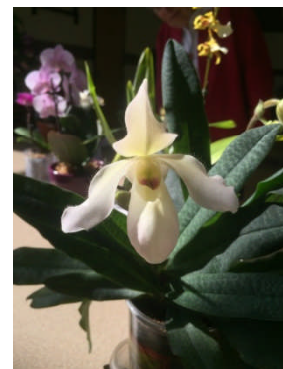

March 2015 Show Table

Dendrobium Lixia
Nancy Nuttall

Cymbidium
Dorothy Young

Liparis viridaflora
Ron Oastler

Phalaenopsis
Linda Stroud

Phalaenopsis
Chris Pardy

Mystery Guest

Phalaenopsis Taipei Gold
LaVerne Russel

Phalaenopsis
Ron Oastler

Phalaenopsis
LaVerne Russel

March 2015 Show Table

**Phalaenopsis
Linda Stroud**

**Phalaenopsis
Gwen Howard**

**Promenaea Meadow Gold
Anna Bell**

**Wilsonara
Golden Afternoon
Linda Stroud**