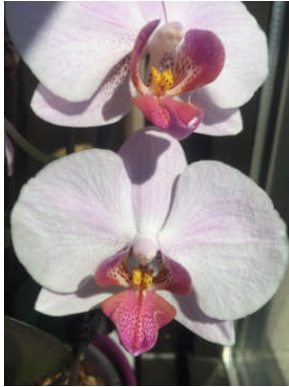

March 2015 Show Table

Dendrobium Lixia
Nancy Nuttall

Cymbidium
Dorothy Young

Liparis viridaflora
Ron Oastler

Phalaenopsis
Linda Stroud

Phalaenopsis
Chris Pardy

Mystery Guest

Phalaenopsis Taipei Gold
LaVerne Russel

Phalaenopsis
Ron Oastler

Phalaenopsis
LaVerne Russel

March 2015 Show Table

**Phalaenopsis
Linda Stroud**

**Phalaenopsis
Gwen Howard**

**Promenaea Meadow Gold
Anna Bell**

**Wilsonara
Golden Afternoon
Linda Stroud**