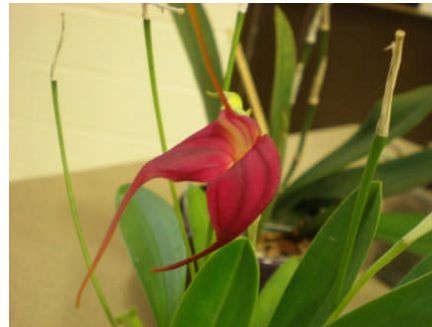

April 2015 Show Table

Dend Green Apple
Chris Pardy

Dend Normanbyense
Ron Oastler

Dendrobium
Carolyn Bridgewater

Dtps Little Sweet Strawberry
Ron Oastler

Masdevallia Angel Heart
Heavenly Linda Stroud

Masdevallia Angel Tang Yellow Doll
Linda Stroud